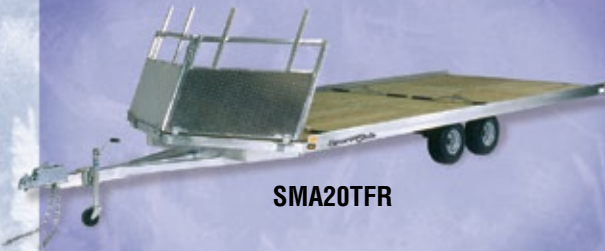

SMA20TFR

SNOWMOBILE TRAILERS

PAINTED AND GALVANIZED STEEL MODELS

Model	Axle/Brakes	Suspension	Carrying Capacity	Tire Size	Deck Size	Style
SM1250	1/0	Spring	1200	4.80 x 12B	50" x 8'	Tilt Deck
SM1250-10	1/0	Spring	1200	4.80 x 12B	50" x 10'	Tilt Deck
SM13	1/0	Spring	1400	4.80 x 12C	101" x 8'	Tilt Deck
SM13F	1/0	Spring	1400	18.5 x 8C	101" x 8'	Tilt Deck
SM105	1/0	Spring	1400	18.5 x 8C	101" x 10'	Tilt Deck
SM107V	1/0	Spring	1500	20.5 x 10C	101" x 10'	V Nose
SM107FR	1/0	Spring	1500	20.5 x 10C	101" x 10'	Front Ramp
SM115	1/0	Spring	1400	18.5 x 8C	101" x 11'	Tilt Deck
SM117V	1/0	Spring	1500	20.5 x 10C	101" x 11'	V Nose
SM117FR	1/0	Spring	1500	20.5 x 10C	101" x 11'	Front Ramp
SM123	1/0	Spring	1600	20.5 x 10E	101" x 12'	Tilt Deck
SM123V	1/0	Spring	1600	20.5 x 10E	101" x 12'	V Nose
SM123FR	1/0	Spring	1600	20.5 x 10E	101" x 12'	Front Ramp
SM164TV	2/1	Spring	2600	ST175/80D13C	101" x 16'	V Nose
SM164TFR	2/1	Spring	2600	ST175/80D13C	101" x 16'	Front Ramp
SM4020TV	2/1	Spring	3600	ST175/80D13C	101" x 20'	V Nose
SM4020TFR	2/1	Spring	3600	ST175/80D13C	101" x 20'	Front Ramp
SM4022TV	2/1	Spring	3550	ST175/80D13C	101" x 22'	V Nose
SM4022TFR	2/1	Spring	3550	ST175/80D13C	101" x 22'	Front Ramp
SM6028TRFR-G	3/2	Spring	4800	ST175/80D13C	101" x 28'	Front Ramp

ALUMINUM MODELS

SMA105S	1/0	Spring	1550	18.5 x 8C	101" x 10'	Tilt Deck
SMA105D	1/0	Torsion	1550	18.5 x 8C	101" x 10'	Tilt Deck
SMA107V	1/0	Torsion	1550	20.5 x 10C	101" x 10'	V Nose
SMA107FR	1/0	Torsion	1550	20.5 x 10C	101" x 10'	Front Ramp
SMA123S	1/0	Spring	1600	20.5 x 10E	101" x 12'	Tilt Deck
SMA123D	1/0	Torsion	1600	20.5 x 10E	101" x 12'	Tilt Deck
SMA123V	1/0	Torsion	1500	20.5 x 10E	101" x 12'	V Nose
SMA123FR	1/0	Torsion	1500	20.5 x 10E	101" x 12'	Front Ramp
SMA16TV	2/1	Torsion	2600	ST175/80D13C	101" x 16'	V Nose
SMA16TFR	2/1	Torsion	2600	ST175/80D13C	101" x 16'	Front Ramp
SMA20TV	2/1	Torsion	3550	ST175/80D13C	101" x 20'	V Nose
SMA20TFR	2/1	Torsion	3550	ST175/80D13C	101" x 20'	Front Ramp
SMA22TV	2/1	Torsion	3500	ST175/80D13C	101" x 22'	V Nose
SMA22TFR	2/1	Torsion	3500	ST175/80D13C	101" x 22'	Front Ramp

natm
NATIONAL ASSOCIATION OF TRAILER MANUFACTURERS

SportClub Trailers

MANUFACTURED BY:

HLT Limited

Humboldt, Iowa 50548

(515) 332-1802

Fax: (515) 332-1833

www.yachtclubtrailers.com

e-mail: sales@yachtclubtrailers.com