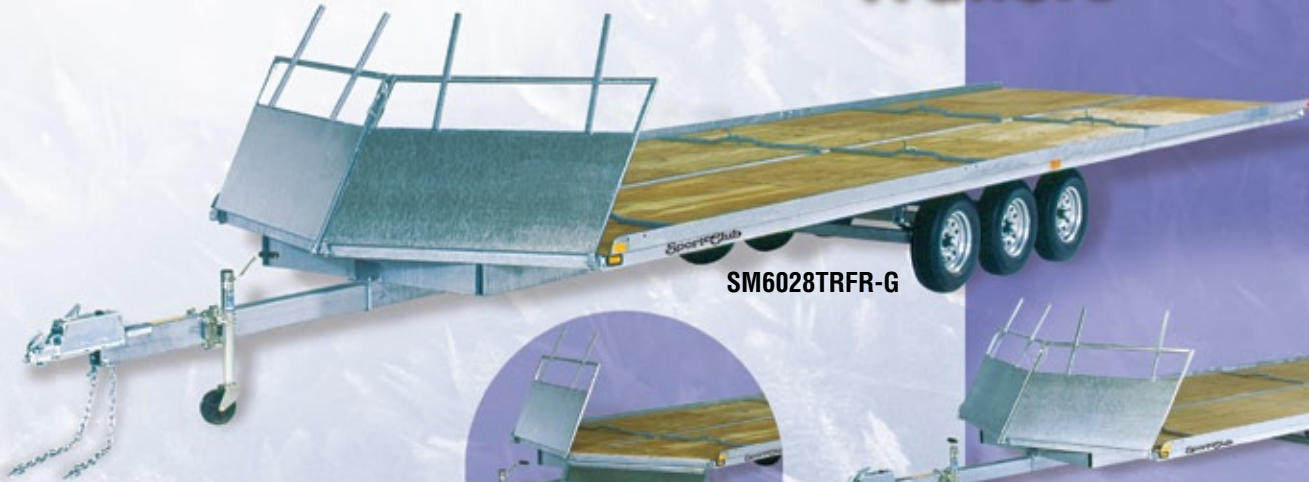

SM4020TFR-G

SNOWMOBILE TRAILERS

DURABILITY • QUALITY • STYLE
SATISFACTION

SportClub Trailers